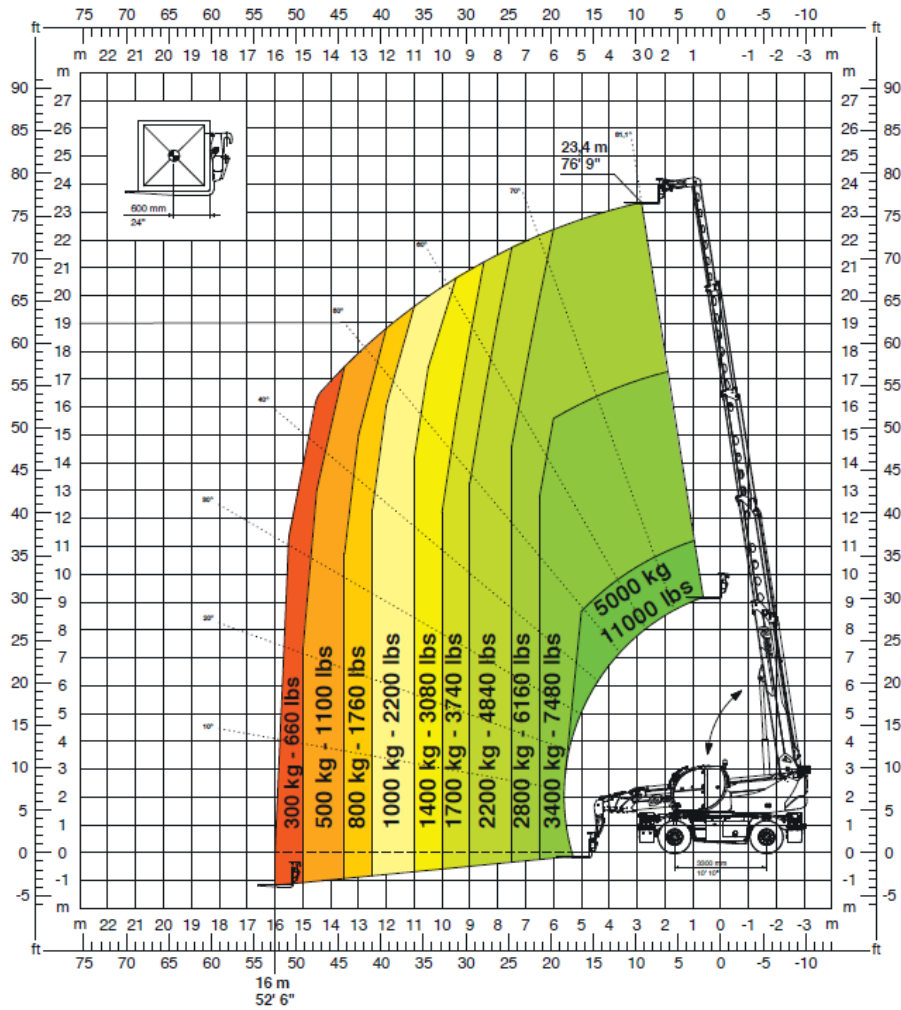

ON TYRES

FRONTAL POSITION LOAD CHART ON TYRES WITH FORKS

ON STABILISERS

360° FULLY EXTENDED STABILIZERS LOAD CHART WITH FORKS

J 2000

JIB 2000 Kg