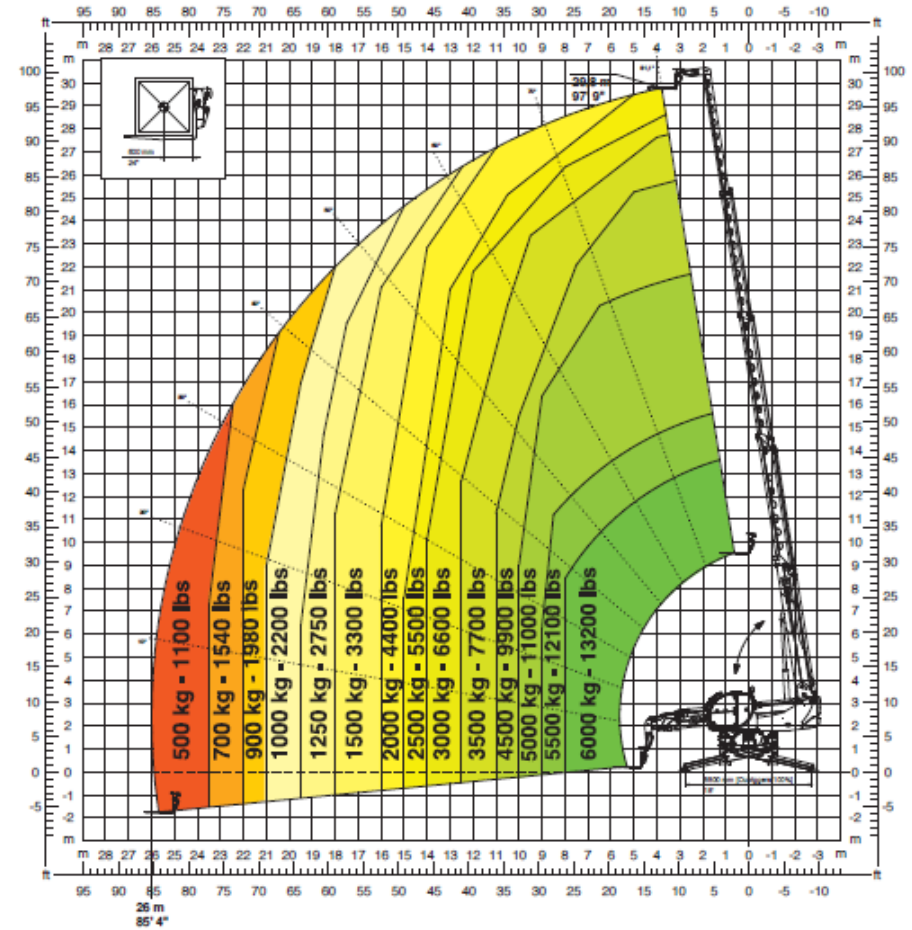

ON TYRES

FRONTAL POSITION LOAD CHART ON TYRES WITH FORKS

ON STABILISERS

360° FULLY EXTENDED STABILIZERS LOAD CHART WITH FORKS

J 2000

JIB 2000 Kg